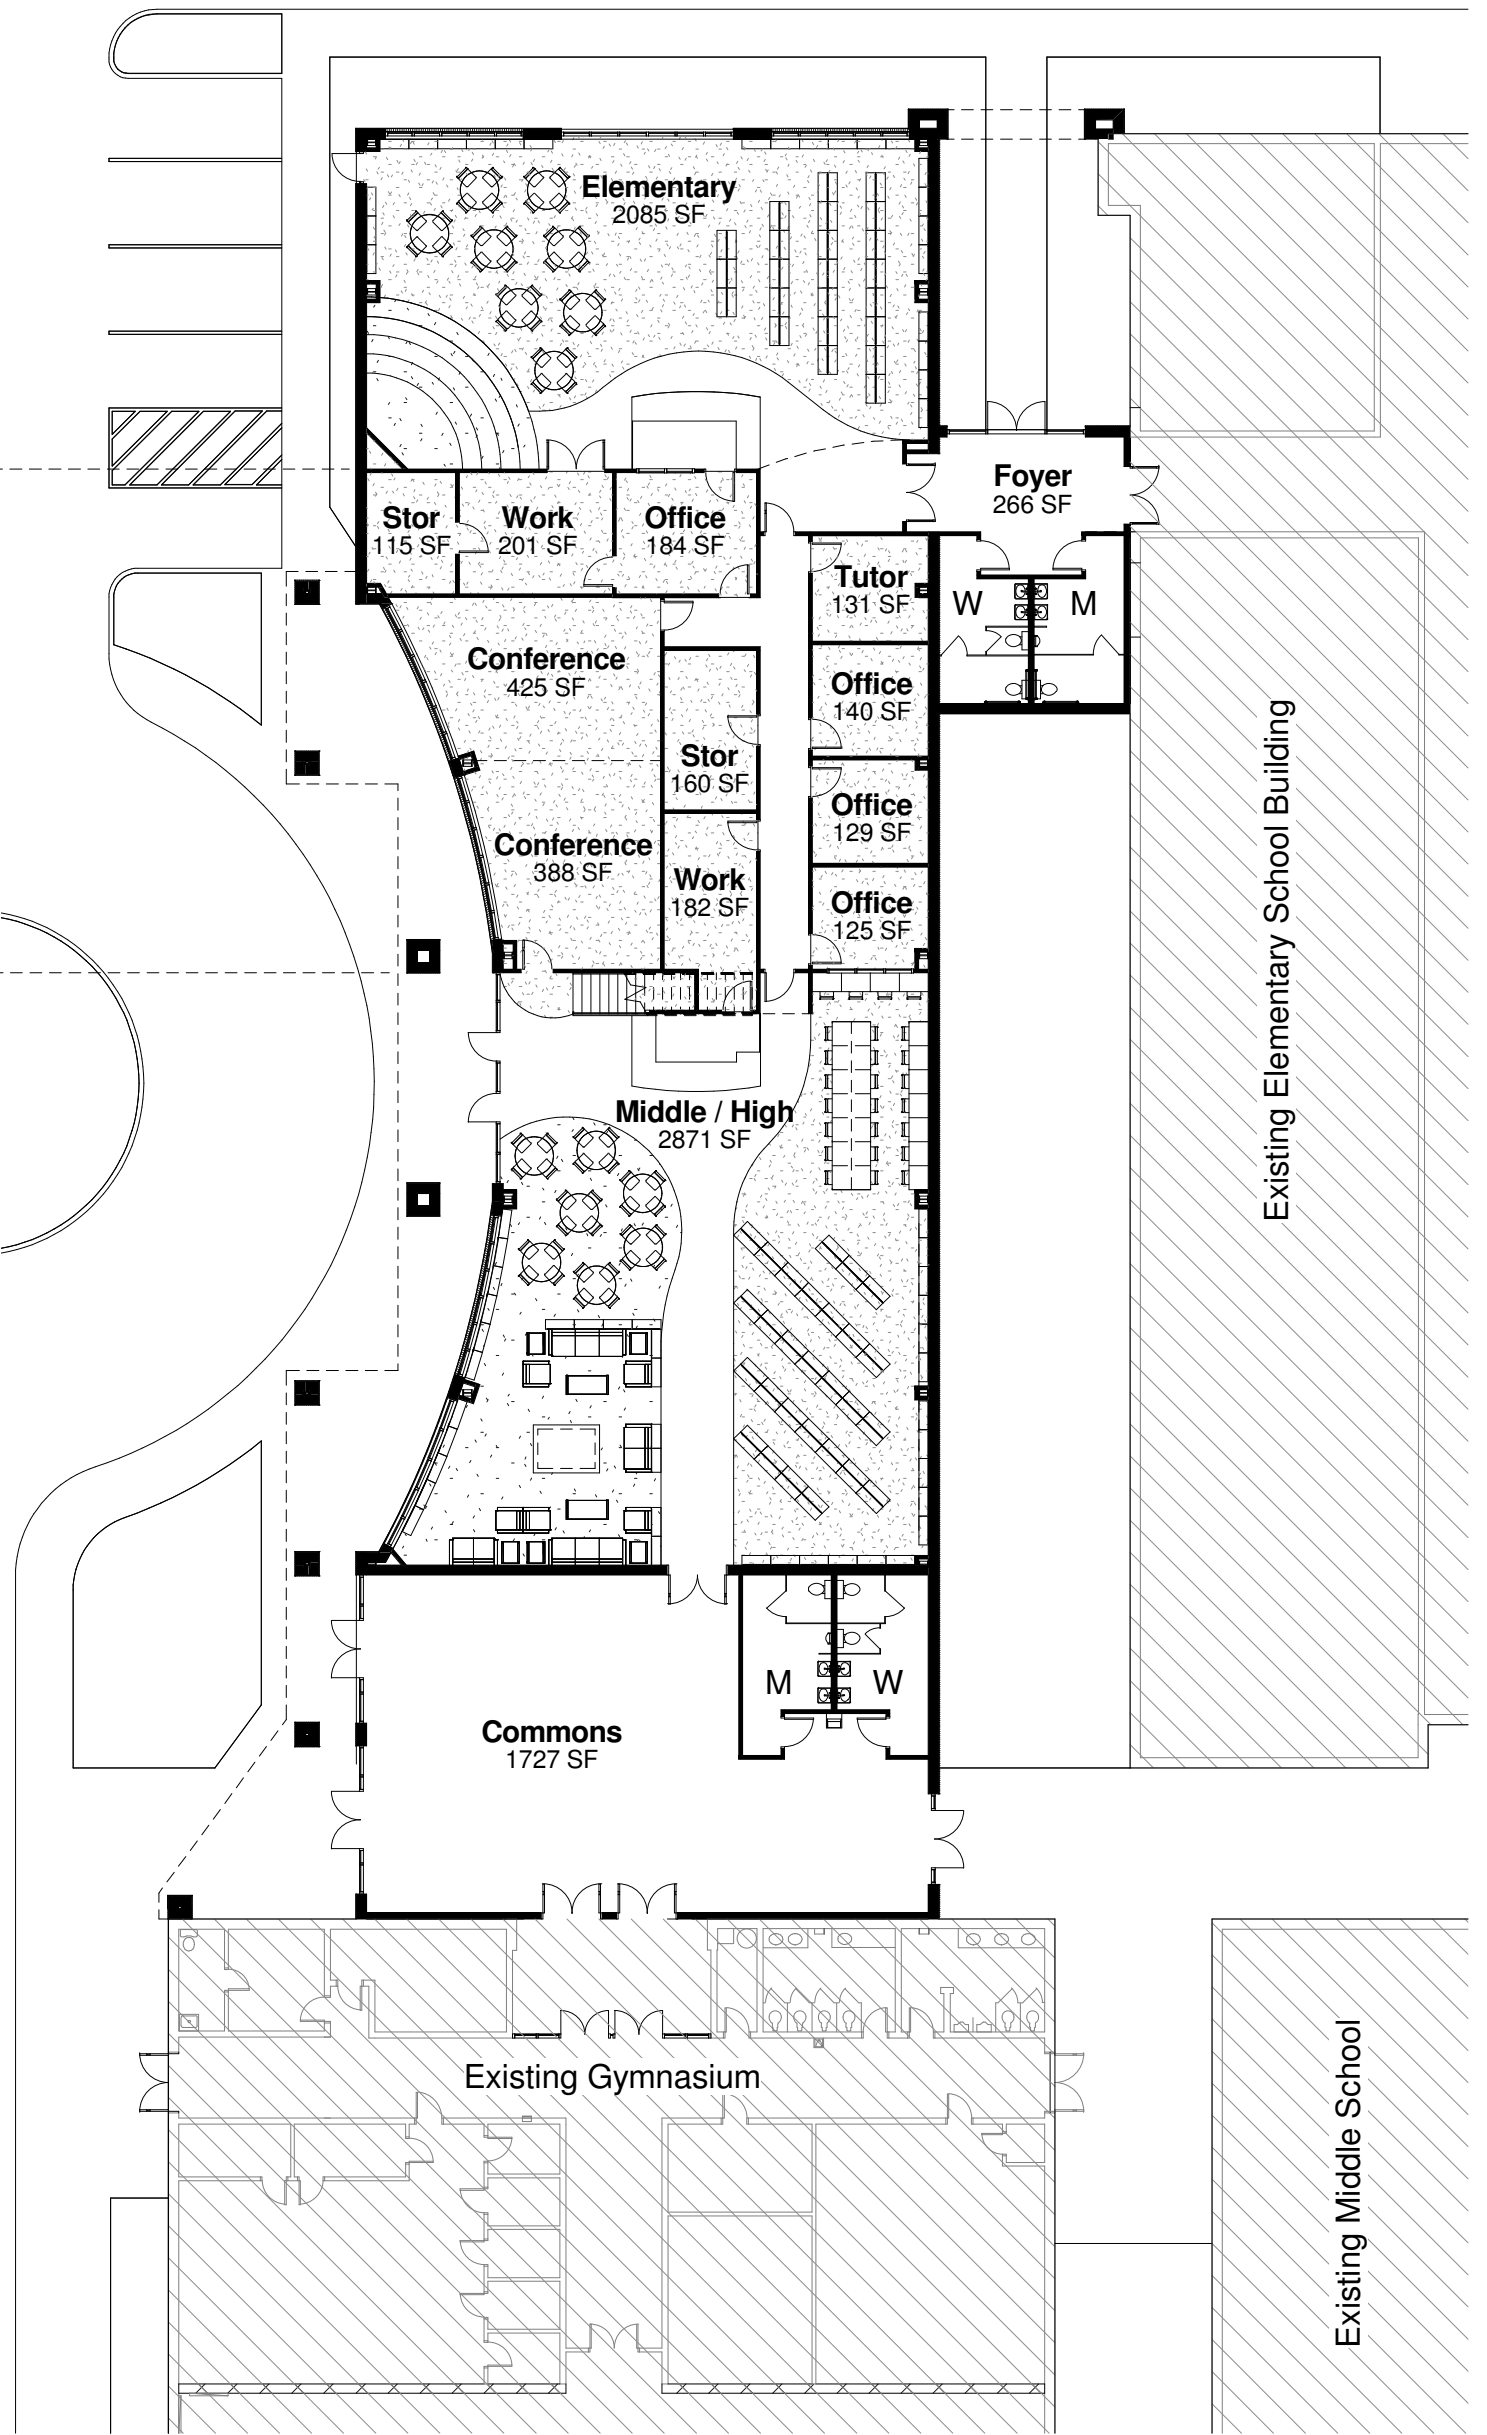

② Plan at Reading Loft
 1" = 20'-0"

① Ground Floor Plan - Media Center
 1" = 20'-0"